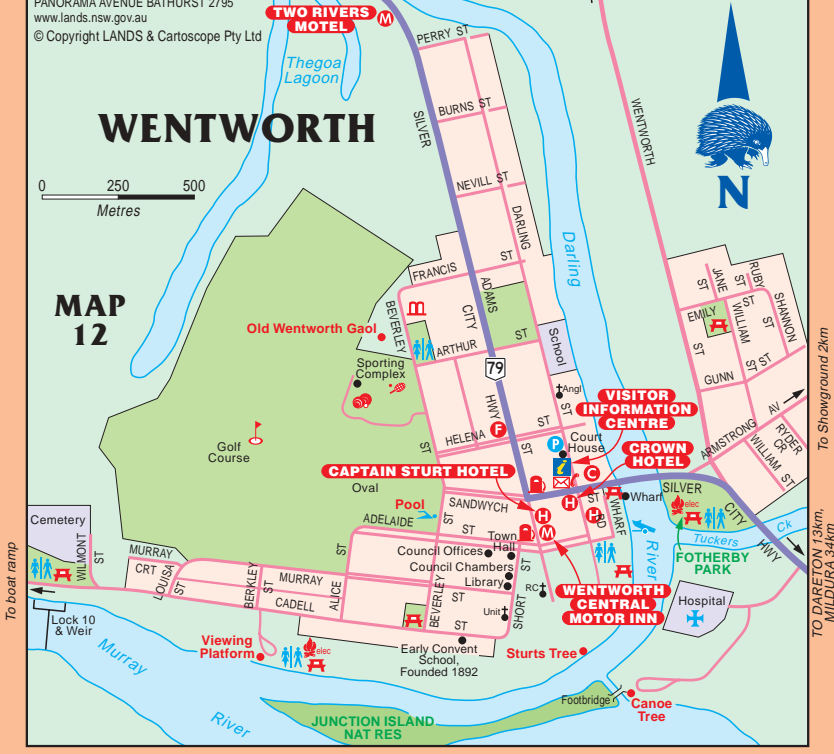

TO BROKEN HILL 265km,
PERRY SANDHILLS 5km

TO POONCARIE 117km

Source: © DEPARTMENT OF LANDS
PANORAMA AVENUE BATHURST 2795
www.lands.nsw.gov.au
© Copyright LANDS & Cartoscope Pty Ltd

WENTWORTH

0 250 500
Metres

MAP 12

CARTOSCOPE MAPS AND GUIDES

Log on to see detailed touring and holiday maps, information and to purchase maps and guides.

Click on the weblink below to log on

www.maps.com.au

Grab a map...

and plan your next getaway